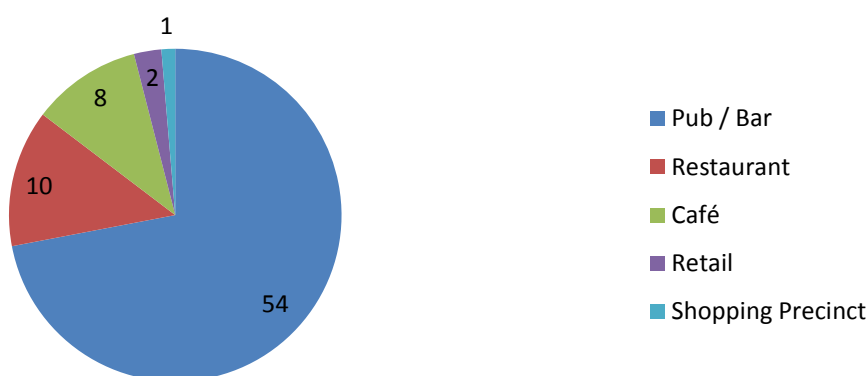

Appendix 4

CTS Members by Business Type, including late venue times.

CTS Business Sector Breakdown

CTS Business Sector Breakdown

Pub / Bar	54
Restaurant	10
Café	8
Retail	2
Shopping Precinct	1
Total	75

CTS Members Open after 11pm

The Red Lion	Eldon Street	11.30pm
The Old Red Cow	Long Lane	12.00am
One New Change (Shopping Precinct)	New Change	12.00am
Firefly Bar	Old Bailey	12.00am
The Liberty Bounds	Trinity Square	12.00am
The Arbitrager	Throgmorton Street	01.00am
Slug & Lettuce	St Mary Axe	01.00am
The Cartoonist	Shoe Lane	02.00am
The Sea Horse	Queen Victoria Street	03.00am